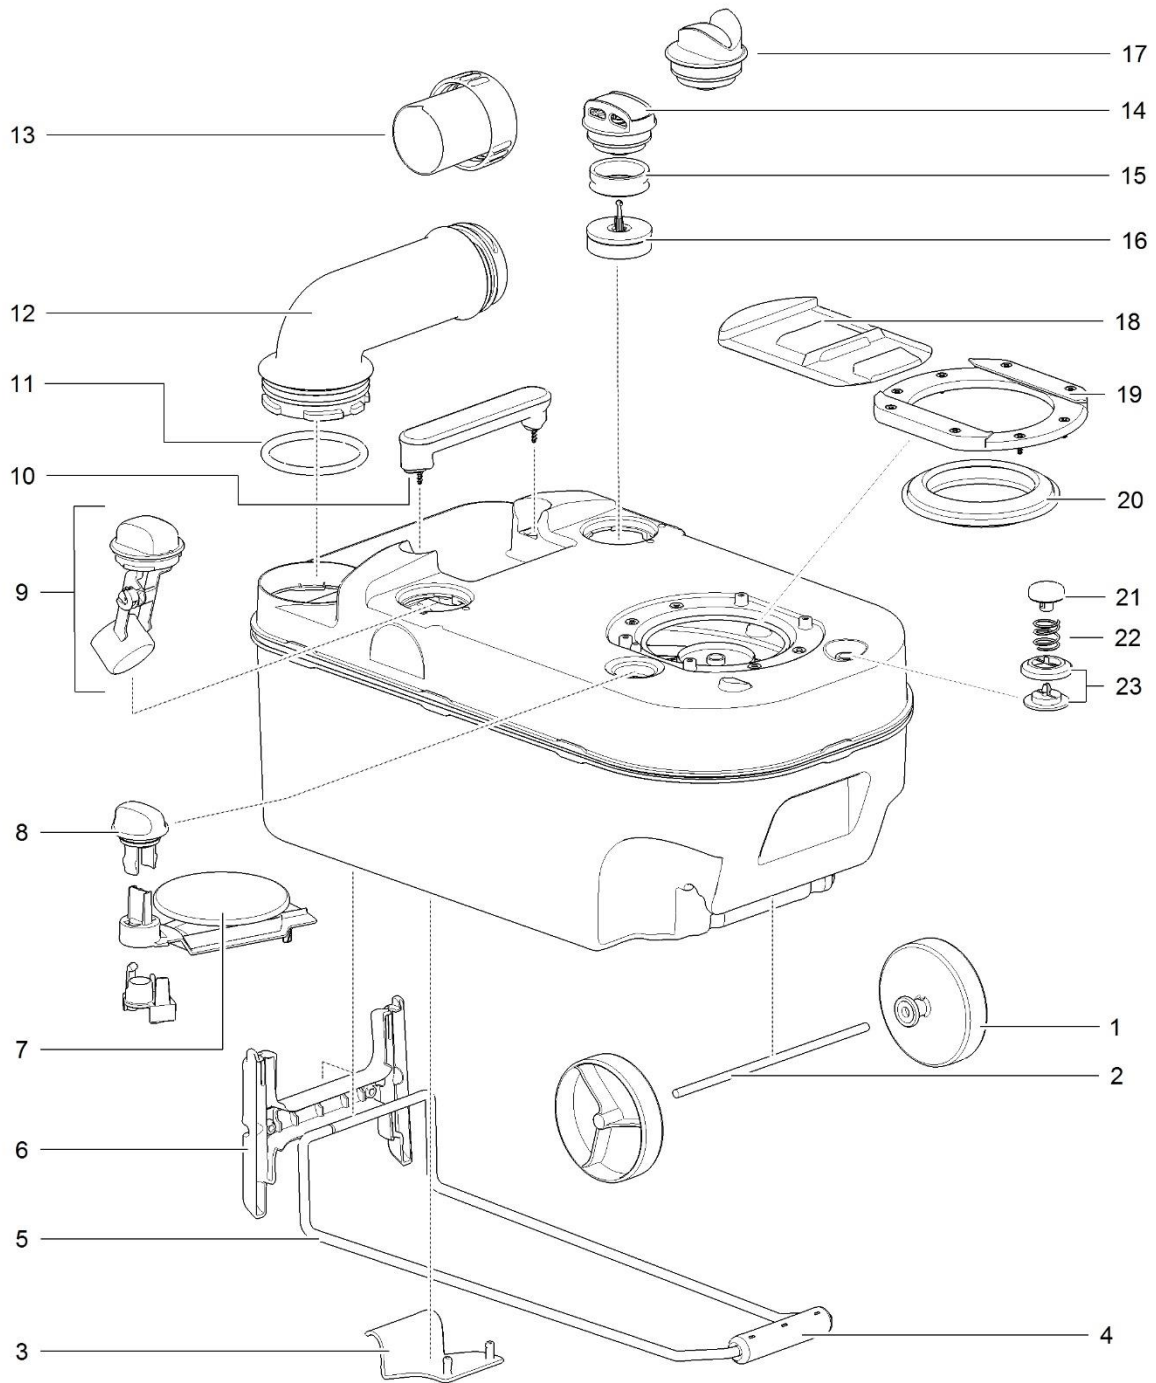

\* Wiring harness is not shown on parts drawing.

		Spare part number	Spare part number	Spare part number	Colours available
1	Cover		200950		62
2	Seat				
3	Bowl	200951			62
4	Vacuum breaker	16833			
5	Flush tube		200952		62
6	Nozzle				
7	Electric valve			23709	
8	Hose nut		23581		
9	Hose barb				
10	Retainer bracket				
11	Link		200954		
12	Saddle				
13	Bushing				
14	Blade handle		200953		07
15	Screw				
16	Bushing				
17	Bowl retainer bracket-front		200955		
18	Bowl retainer bracket-back				
19	Lens	200956			
20	Level indicator	200957			
21	Console				
22	PCB	200962			
23	Control panel		200974		62
24	Sticker	200960			
25	Seal base wall	200975			
26	Splash guard right				
27	Splash guard left				
28	Waste holding tank*	<i>Refer to page 36</i>			
29	Socket outside vent		200959		62
30	Box outside vent				
31	Tube outside vent				
	Wiring harness*	200976			

\* Wiring harness is not shown on parts drawing.

LE1268\_C224-CW

		Spare part number	Spare part number	Colours available
1	Cover		200950	62
2	Seat			
3	Bowl	200951		62
4	Flush tube		200979	62
5	Nozzle			
6	Retainer bracket			
7	Blade handle		200953	07
8	Screw			
9	Bushing			
10	Link		200954	
11	Saddle			
12	Bushing			
13	Bowl retainer bracket-back		200955	
14	Bowl retainer bracket-front			
15	Lens	200956		
16	Level indicator	200957		
17	Console			
18	Pump	200980		
19	Drain plug	23852		74
20	Splash guard right			
21	Splash guard left			
22	Waste holding tank	<i>Refer to page 36</i>		
23	Air vent connector			