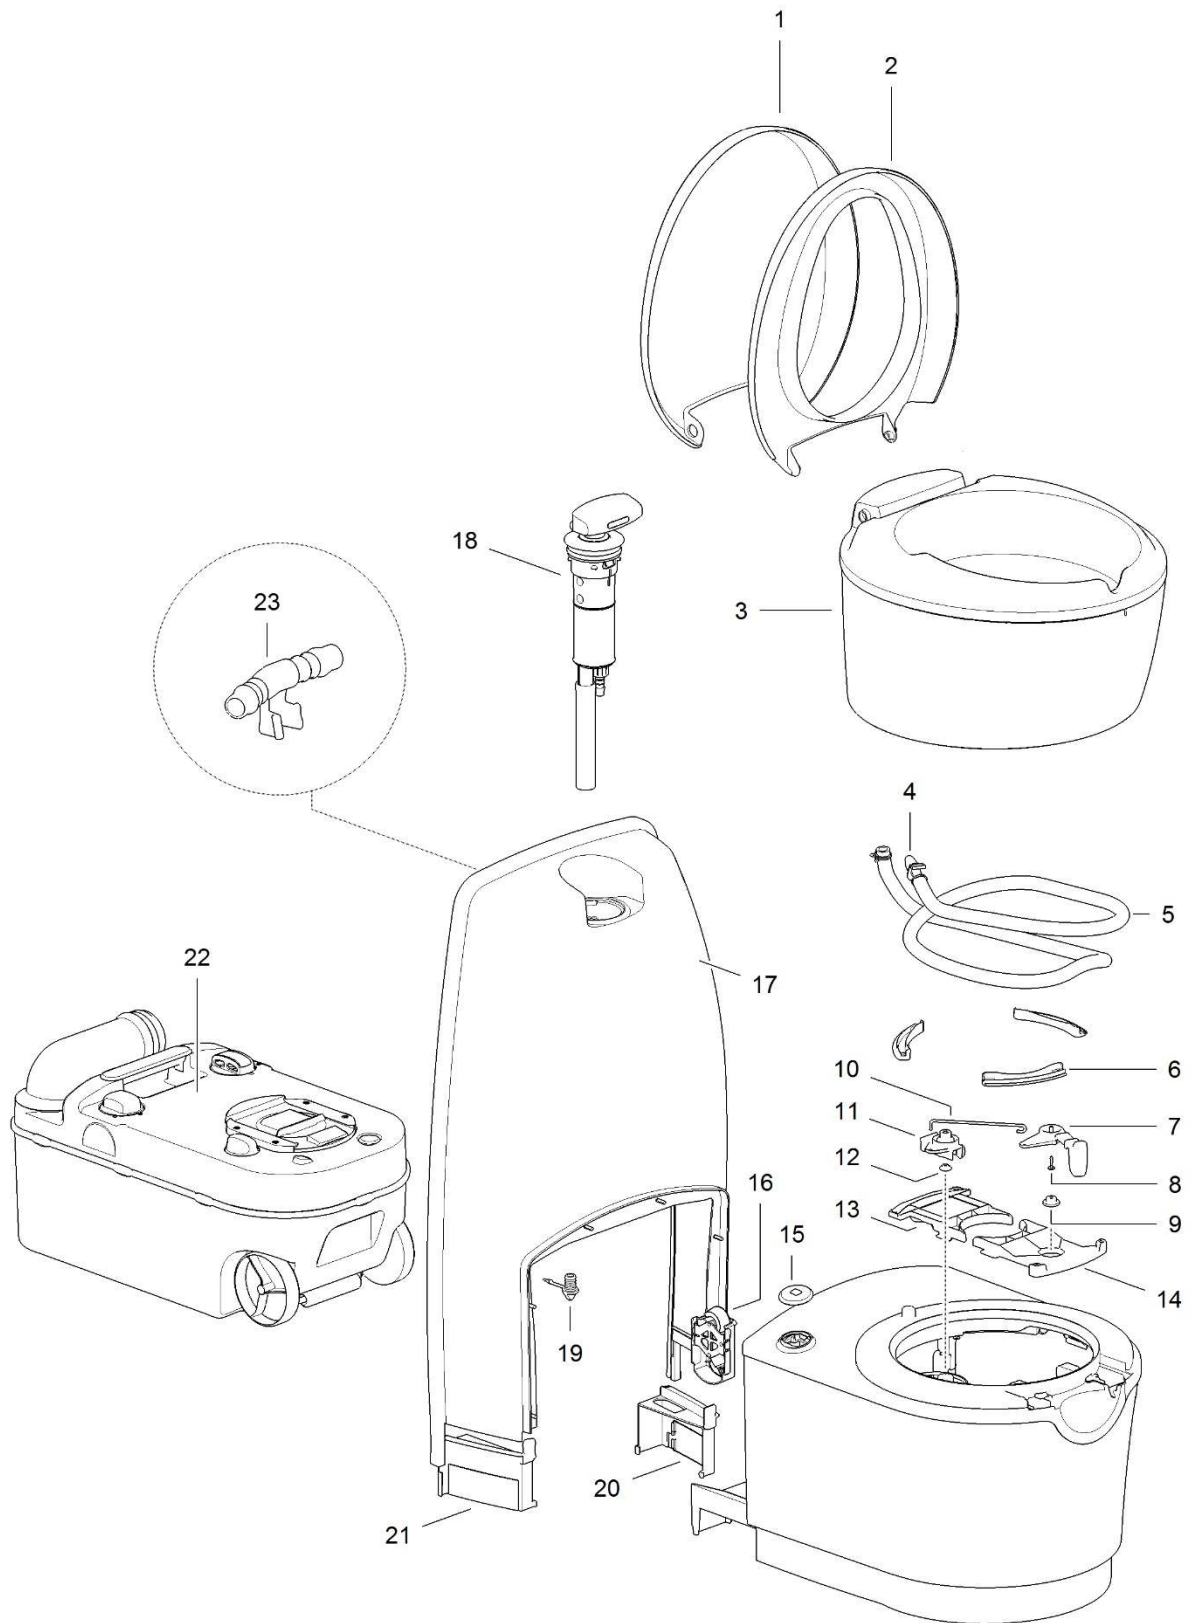

LE1268_C224-CW

		Spare part number	Spare part number	Colours available
1	Cover		200950	62
2	Seat			
3	Bowl	200951		62
4	Flush tube		200979	62
5	Nozzle			
6	Retainer bracket			
7	Blade handle		200953	07
8	Screw			
9	Bushing			
10	Link		200954	
11	Saddle			
12	Bushing			
13	Bowl retainer bracket-back		200955	
14	Bowl retainer bracket-front			
15	Lens	200956		
16	Level indicator	200957		
17	Console			
18	Pump	200980		
19	Drain plug	23852		74
20	Splash guard right			
21	Splash guard left			
22	Waste holding tank	<i>Refer to page 36</i>		
23	Air vent connector