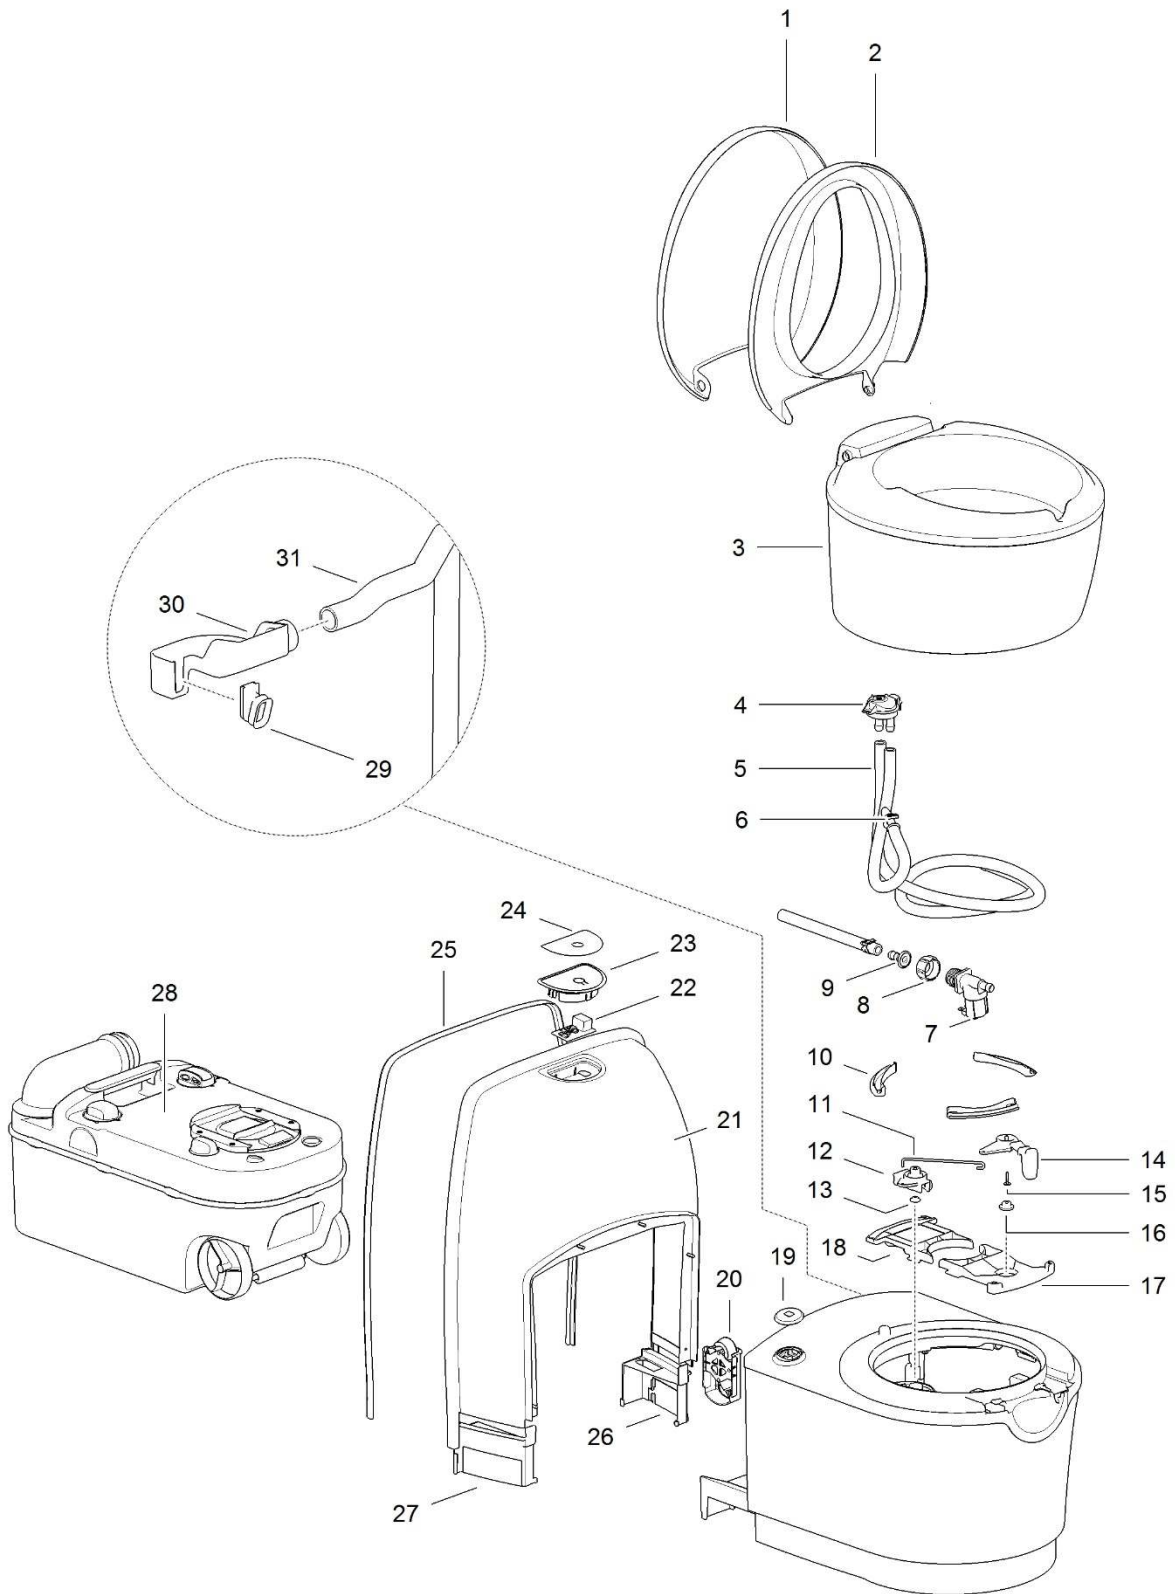

Spare part number	Spare part number	Spare part number	Colours available
1	Cover		200950		62
2	Seat				
3	Bowl	200951			62
4	Vacuum breaker	16833			
5	Flush tube		200952		62
6	Nozzle				
7	Electric valve			23709	
8	Hose nut		23581		
9	Hose barb				
10	Retainer bracket				
11	Link		200954		
12	Saddle				
13	Bushing				
14	Blade handle		200953		07
15	Screw				
16	Bushing				
17	Bowl retainer bracket-front		200955		
18	Bowl retainer bracket-back				
19	Lens	200956			
20	Level indicator	200957			
21	Console				
22	PCB	200962			
23	Control panel		200974		62
24	Sticker	200960			
25	Seal base wall	200975			
26	Splash guard right				
27	Splash guard left				
28	Waste holding tank*	<i>Refer to page 36</i>			
29	Socket outside vent		200959		62
30	Box outside vent				
31	Tube outside vent				
	Wiring harness*	200976			

* Wiring harness is not shown on parts drawing.