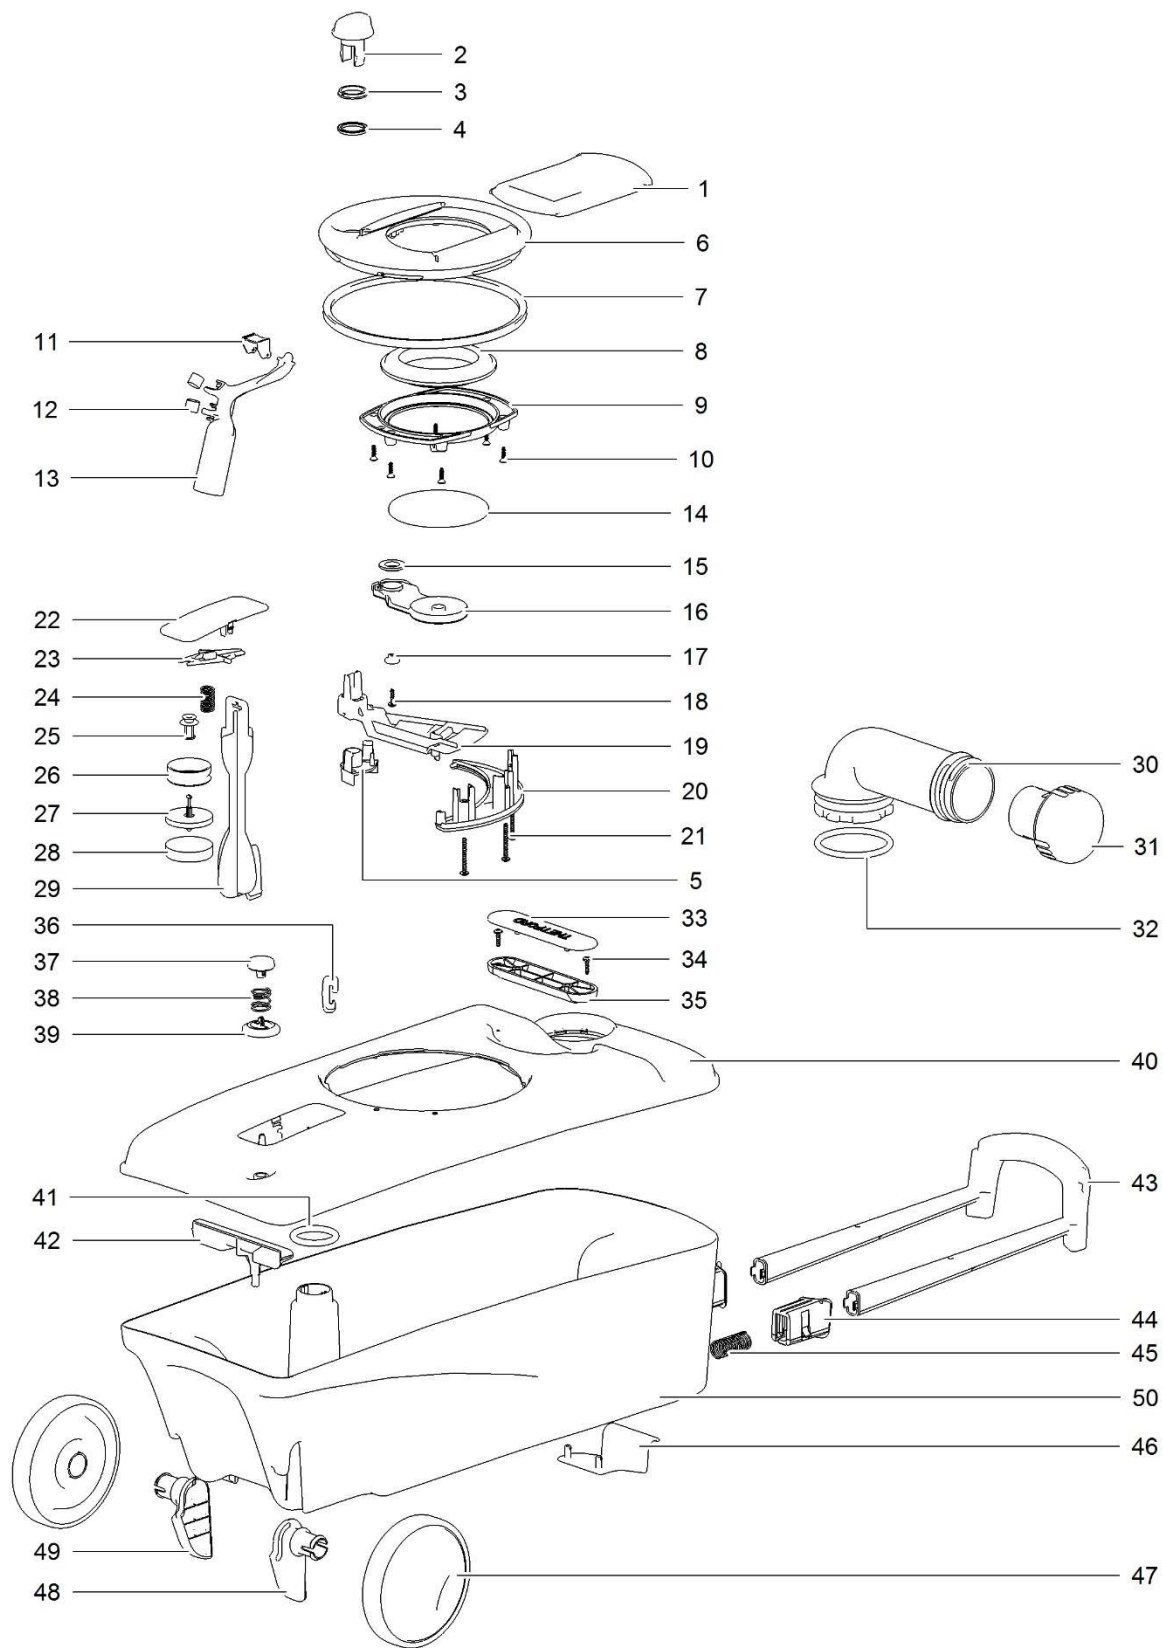

		Spare part number	Spare part number	Colours available
38	Water supply tube			
39	Clamp			
40	Electric valve	23709		
	Hose barb		23851	
41	Hose nut			
42	Water tube			
43	Vacuum breaker	16833		
44	Flush tube			
45	O-ring			
46	Nozzle			
47	Plug sight tube hole <i>toilet produced > Oct 2005</i>			
48	Blindplug <i>toilet produced > Oct 2005</i>			

Handles

Handle

Spare part number

51803-62

51813-62

LE1120_C400-WHT_1214-V03

		Spare part number	Spare part number	Spare part number	Colours available		
1	Sliding cover	32301			06		
2	Blade opener	32300	32331 <i>Mechanism Right</i>	32332 <i>Mechanism Left</i>	16		
3	Washer						
4	Seal parker						
5	Mechanism retainer						
6	Holding tank plate						
	Left hand version					32302	06
	Right hand version	32328			06		
7	Seal mechanism	50724					
8	Lip seal	23721					
9	Seal plate						
10	Screw						06
11	Retainer	32304					
12	Magnet						
13	Float arm						
14	Blade	50731					
15	Bearing						
16	Blade arm						
17	Bushing						
18	Screw						
19	Blade driver						
20	Support track						
21	Screw						

	Spare part number	Spare part number	Spare part number	Colours available
22	Vent lid			
23	Vent lifter			
24	Vent Spring			
25	Vent pivot			
26	Vent seal	32305		
27	Float stem			
28	Float			
29	Vent actuator			
30	Pour out spout	32306		06
31	Measuring cup	25810		16
32	O-ring			
33	Handle cover			
34	Screw			
35	Handle			
36	Vent clip			
37	Vent button			
38	Vent spring	32307		16
39	Vent seal			
40	Waste-holding tank upper			
41	O-ring			
42	Wheel support bracket			
43	Pull handle			
44	Bushing (Left/Right)	51805		16
45	Spring			
46	Tank lock clip	51801		16
47	Wheel			
48	Wheel bearing right	32308		06
49	Wheel bearing left			
50	Waste-holding tank lower			
	Waste-holding tank complete	32327 <i>Right hand version</i>	32326 <i>Left hand version</i>	06