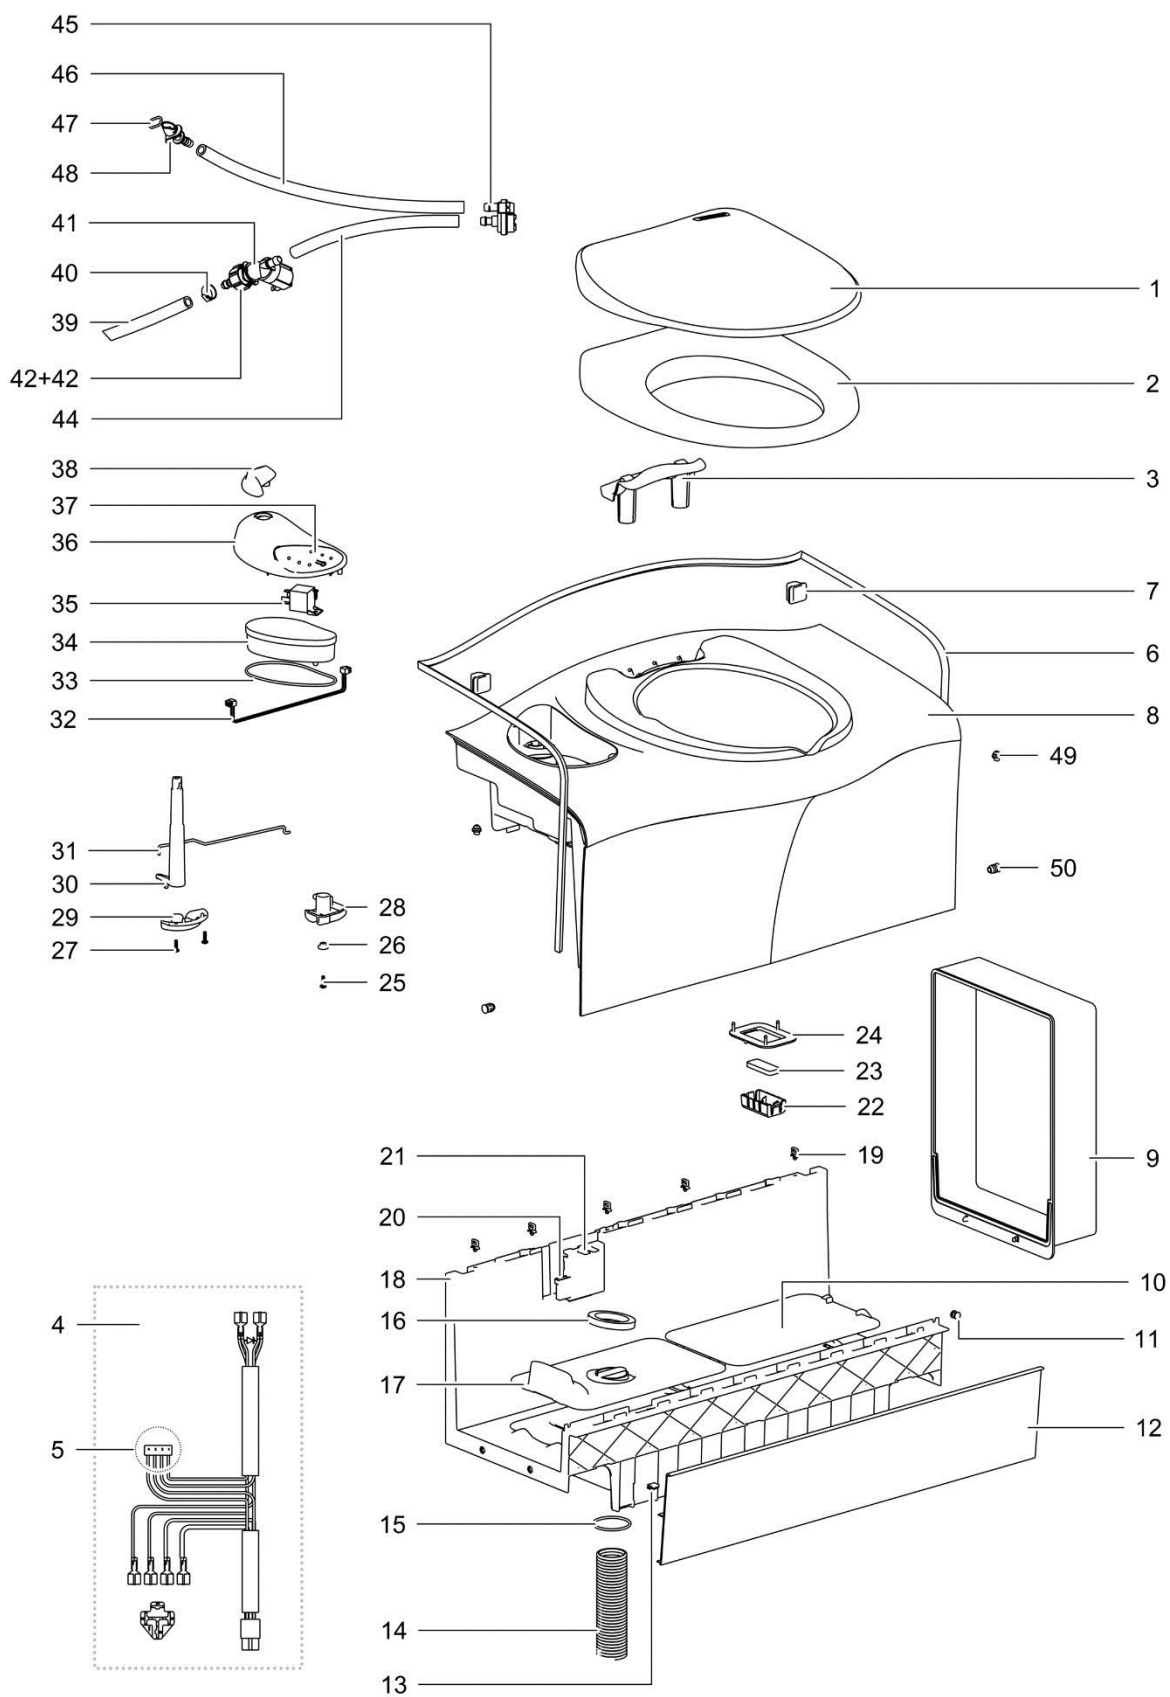

		Spare part number	Spare part number	Spare part number	Colours available
38	Screw				
39	Saddle				
40	Bracket		51802		
41	Shaft				
42	Link	51806			
43	Wire harness	32319			
44	O-ring				
45	Control well				
46	Control panel MK2		51811	51810	62
47	Handle	<i>Refer to page 69</i>	<i>X-model</i>	<i>C-model</i>	
48	Pump	16374			
49	Connector spare kit PCB	51808			
50	Flush tube				
51	O-ring		51807		62
52	Nozzle				
53	Wire harness main power				
54	Drain connector		51804		74
55	Sight glass		<i>toilets</i>		
56	Clamp		<i>produced ></i>		
57	Drain tube		<i>Oct 2005</i>		
58	Plug sight tube hole <i>toilet produced > Oct 2005</i>				
59	Blind plug <i>toilet produced > Oct 2005</i>				
60	Water fill extension	32329			16

Handles

Handle

Spare part number

51803-62

51813-62

LE1118_C404-L_1114-V03

	Spare part number	Spare part number	Colours available
1	Cover		
2	Seat	51814	62
3	Pod		
4	Wire harness		
5	Wall seal	32311	
6	Connector spare kit PCB	51808	
7	Bracket		
8	Bench		
9	Door interface		
10	Storage cover	51809	62
11	Lock plug <i>toilet produced < May 2004</i>		
	Kicking plate (4x)	32426	62
12	Kicking plate LB		
13	Clip		
14	Vent hose		
15	O-ring	32324	
16	Seal vent plate		
17	Vent plate		
18	Base		
19	Wire clip		
20	Fuse	21766	
21	Reed switch housing HT and PCB	32317	62
22	Magnet basket		
23	Magnet		
24	Retaining plate		
25	Screw		
26	Bushing		
27	Screw		
28	Saddle		
29	Bracket	51802	
30	Shaft		
31	Link	51806	
32	Wire harness	32319	
33	O-ring		
34	Control well		
35	Relais	20106	
36	Control panel MK2	51812	62
37	Handle	<i>Refer to page 73</i>	62

		Spare part number	Spare part number	Colours available
38	Water supply tube			
39	Clamp			
40	Electric valve	23709		
	Hose barb		23851	
41	Hose nut			
42	Water tube			
43	Vacuum breaker	16833		
44	Flush tube			
45	O-ring			
46	Nozzle			
47	Plug sight tube hole <i>toilet produced > Oct 2005</i>			
48	Blindplug <i>toilet produced > Oct 2005</i>			